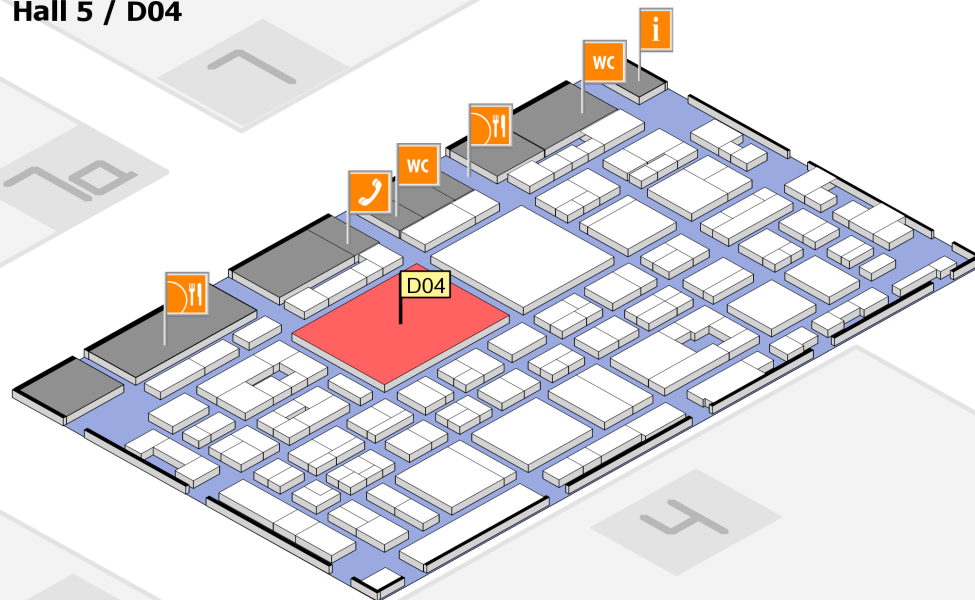

IntuiLab
Hall 5 / D04

Messe Düsseldorf GmbH
Postfach 10 10 06
40001 Düsseldorf
Germany
Tel. +49 (0) 2 11/45 60-01
Fax +49 (0) 2 11/45 60-6 68
www.messe-duesseldorf.de